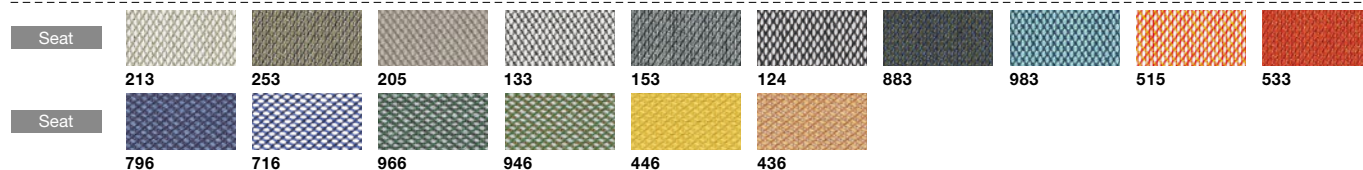

C7926W-G

G721: Black, GB03: White

Lumbar Support

C7519W-G728

G728: Clear gray

Product Code

Color Variations

Mesh Back and Mesh Seat

Mesh Back and Upholstered Seat

Adjustable Headrest

Color Variations **kvadrat** (Special Fabric)

Steelcut Trio

Remix

Divina MD

Divina

Color Variations **Japan-made** (Special Fabric)

TRAD

TWILL

Interlock

KIRARA

Comfort

Color Variations LUUM (Special Fabric)

Digi Tweed

Adage