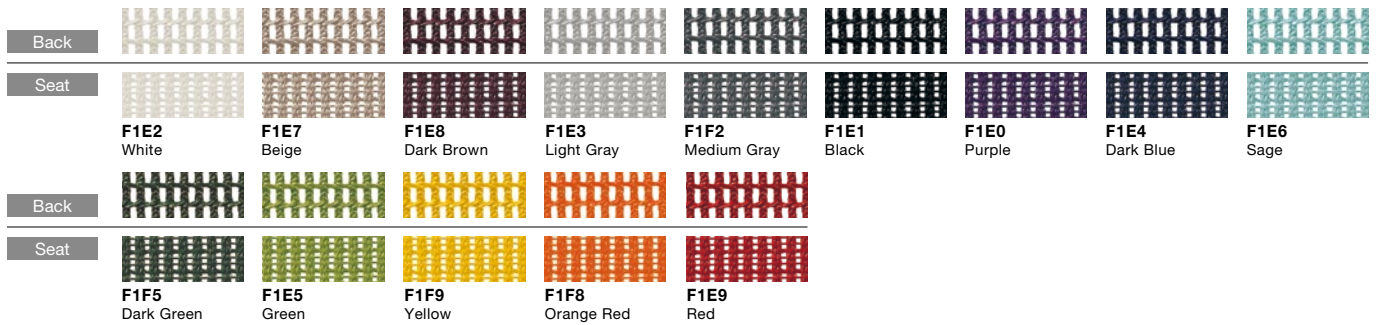

Finora

Spec Guide

Issued October 2020

[EN (mm) Standard]

okamura

Finora

Color options for Body and Decoration Panel

Body	White	White	Black	Black
Panel	Chrome plating	White	Chrome plating	Black

Adjustable Hanger

Lumbar Support

[Options]

Adjustable Headrest

C7502Z (Black body)

C7502X (White body)

-FBA , FEAF , FGE , FPE , FPF

Adjustable Hanger

C7926W-G

G721: Black, GB03: White

Lumbar Support

C7519W-G728

G728: Clear gray

Product Code

Color Variations

Mesh Back and Mesh Seat

Mesh Back and Upholstered Seat

Adjustable Headrest

Color Variations **kvadrat** (Special Fabric)

Steelcut Trio

Remix

Divina MD

Divina

Color Variations **Japan-made** (Special Fabric)