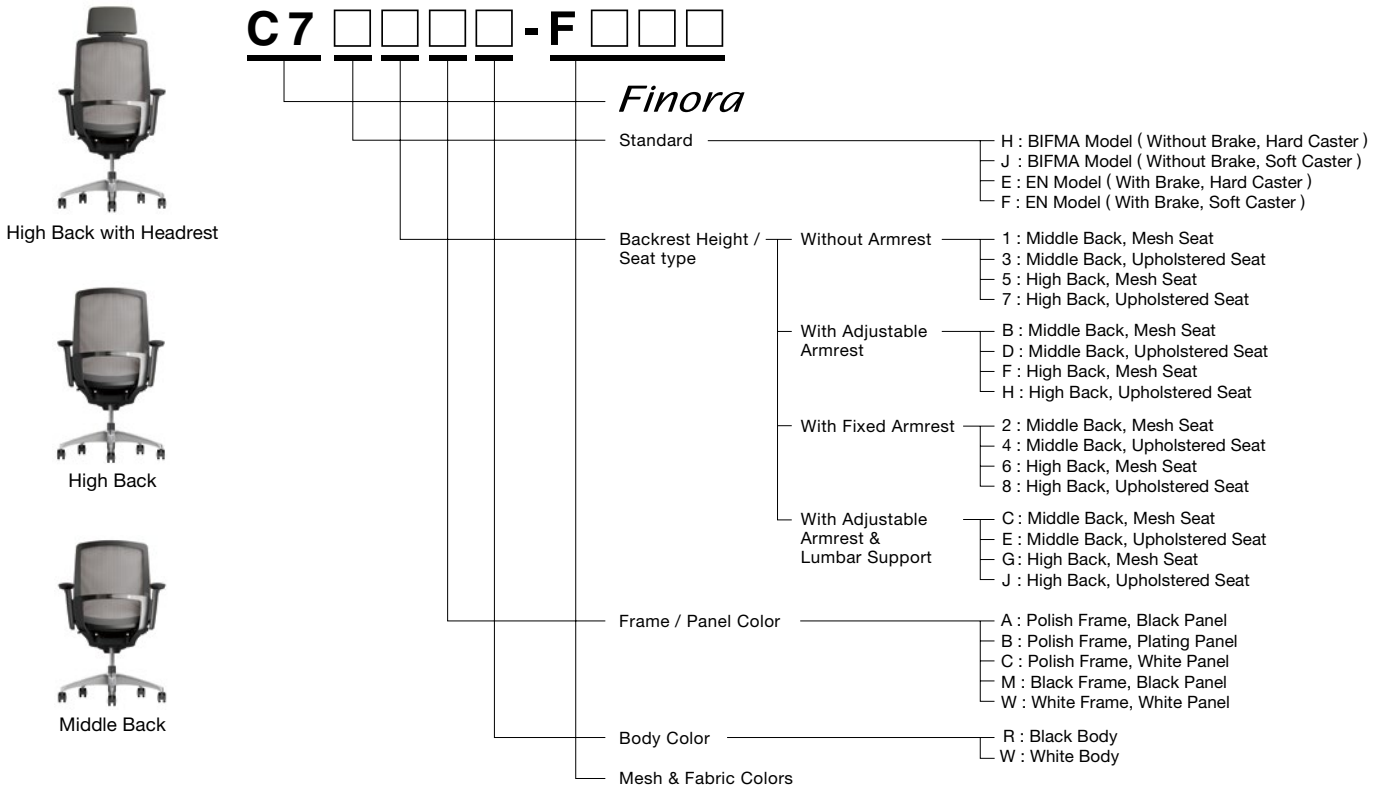

C7926W-G

G721: Black, GB03: White

Lumbar Support

C7519W-G728

G728: Clear gray

Product Code

Color Variations

Mesh Back and Mesh Seat

Mesh Back and Upholstered Seat

Adjustable Headrest

Color Variations **kvadrat** (Special Fabric)

Steelcut Trio

Remix

Divina MD

Divina

Color Variations **Japan-made** (Special Fabric)