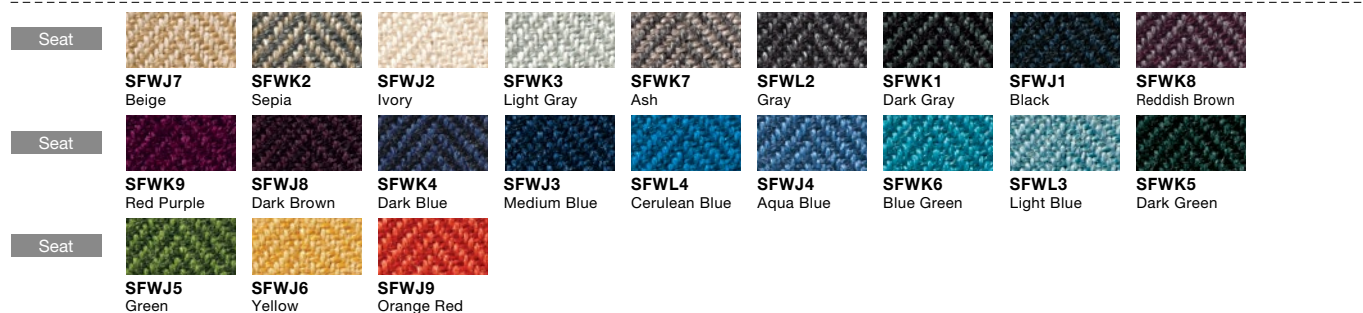

Finora

Spec Guide

Issued October 2020

[EN (mm) Standard]

okamura

Finora

Color options for Body and Decoration Panel

Body	White	White	Black	Black
Panel	Chrome plating	White	Chrome plating	Black

C7926W-G

G721: Black, GB03: White

Lumbar Support

C7519W-G728

G728: Clear gray

Product Code

Color Variations

Mesh Back and Mesh Seat

Mesh Back and Upholstered Seat

Adjustable Headrest

Color Variations **kvadrat** (Special Fabric)

Steelcut Trio

Remix

Divina MD

Divina

Color Variations **Japan-made** (Special Fabric)

TRAD

TWILL

Interlock

KIRARA

Comfort

Color Variations LUUM (Special Fabric)

Digi Tweed

Adage