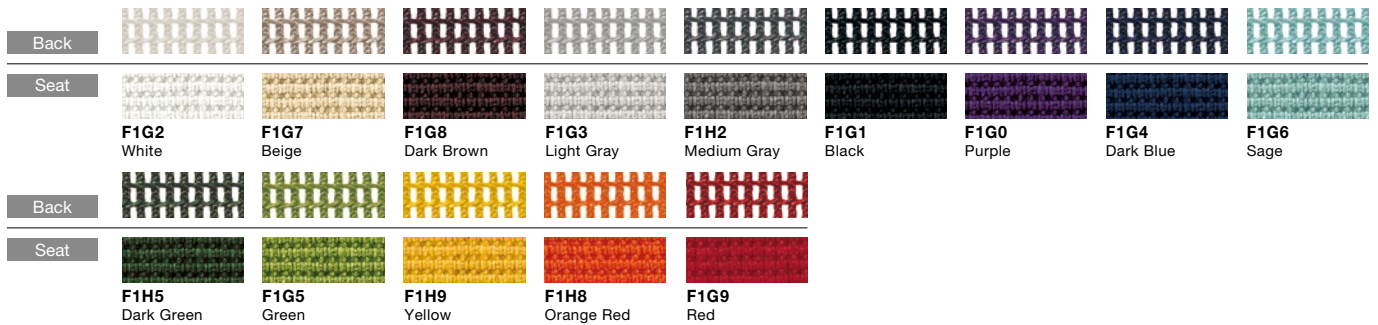

Finora

Spec Guide

Issued October 2020

[EN (mm) Standard]

okamura

Finora

Color options for Body and Decoration Panel

Body	White	White	Black	Black
Panel	Chrome plating	White	Chrome plating	Black

Adjustable Hanger

Lumbar Support

[Options]

Adjustable Headrest

C7502Z (Black body)

C7502X (White body)

-FBA , FEAF , FGE , FPE , FPF

Adjustable Hanger

C7926W-G

G721: Black, GB03: White

Lumbar Support

C7519W-G728

G728: Clear gray

Product Code

Color Variations

Mesh Back and Mesh Seat

Mesh Back and Upholstered Seat

Adjustable Headrest

Color Variations **kvadrat** (Special Fabric)

Steelcut Trio

Remix

Divina MD

Divina

Color Variations **Japan-made** (Special Fabric)